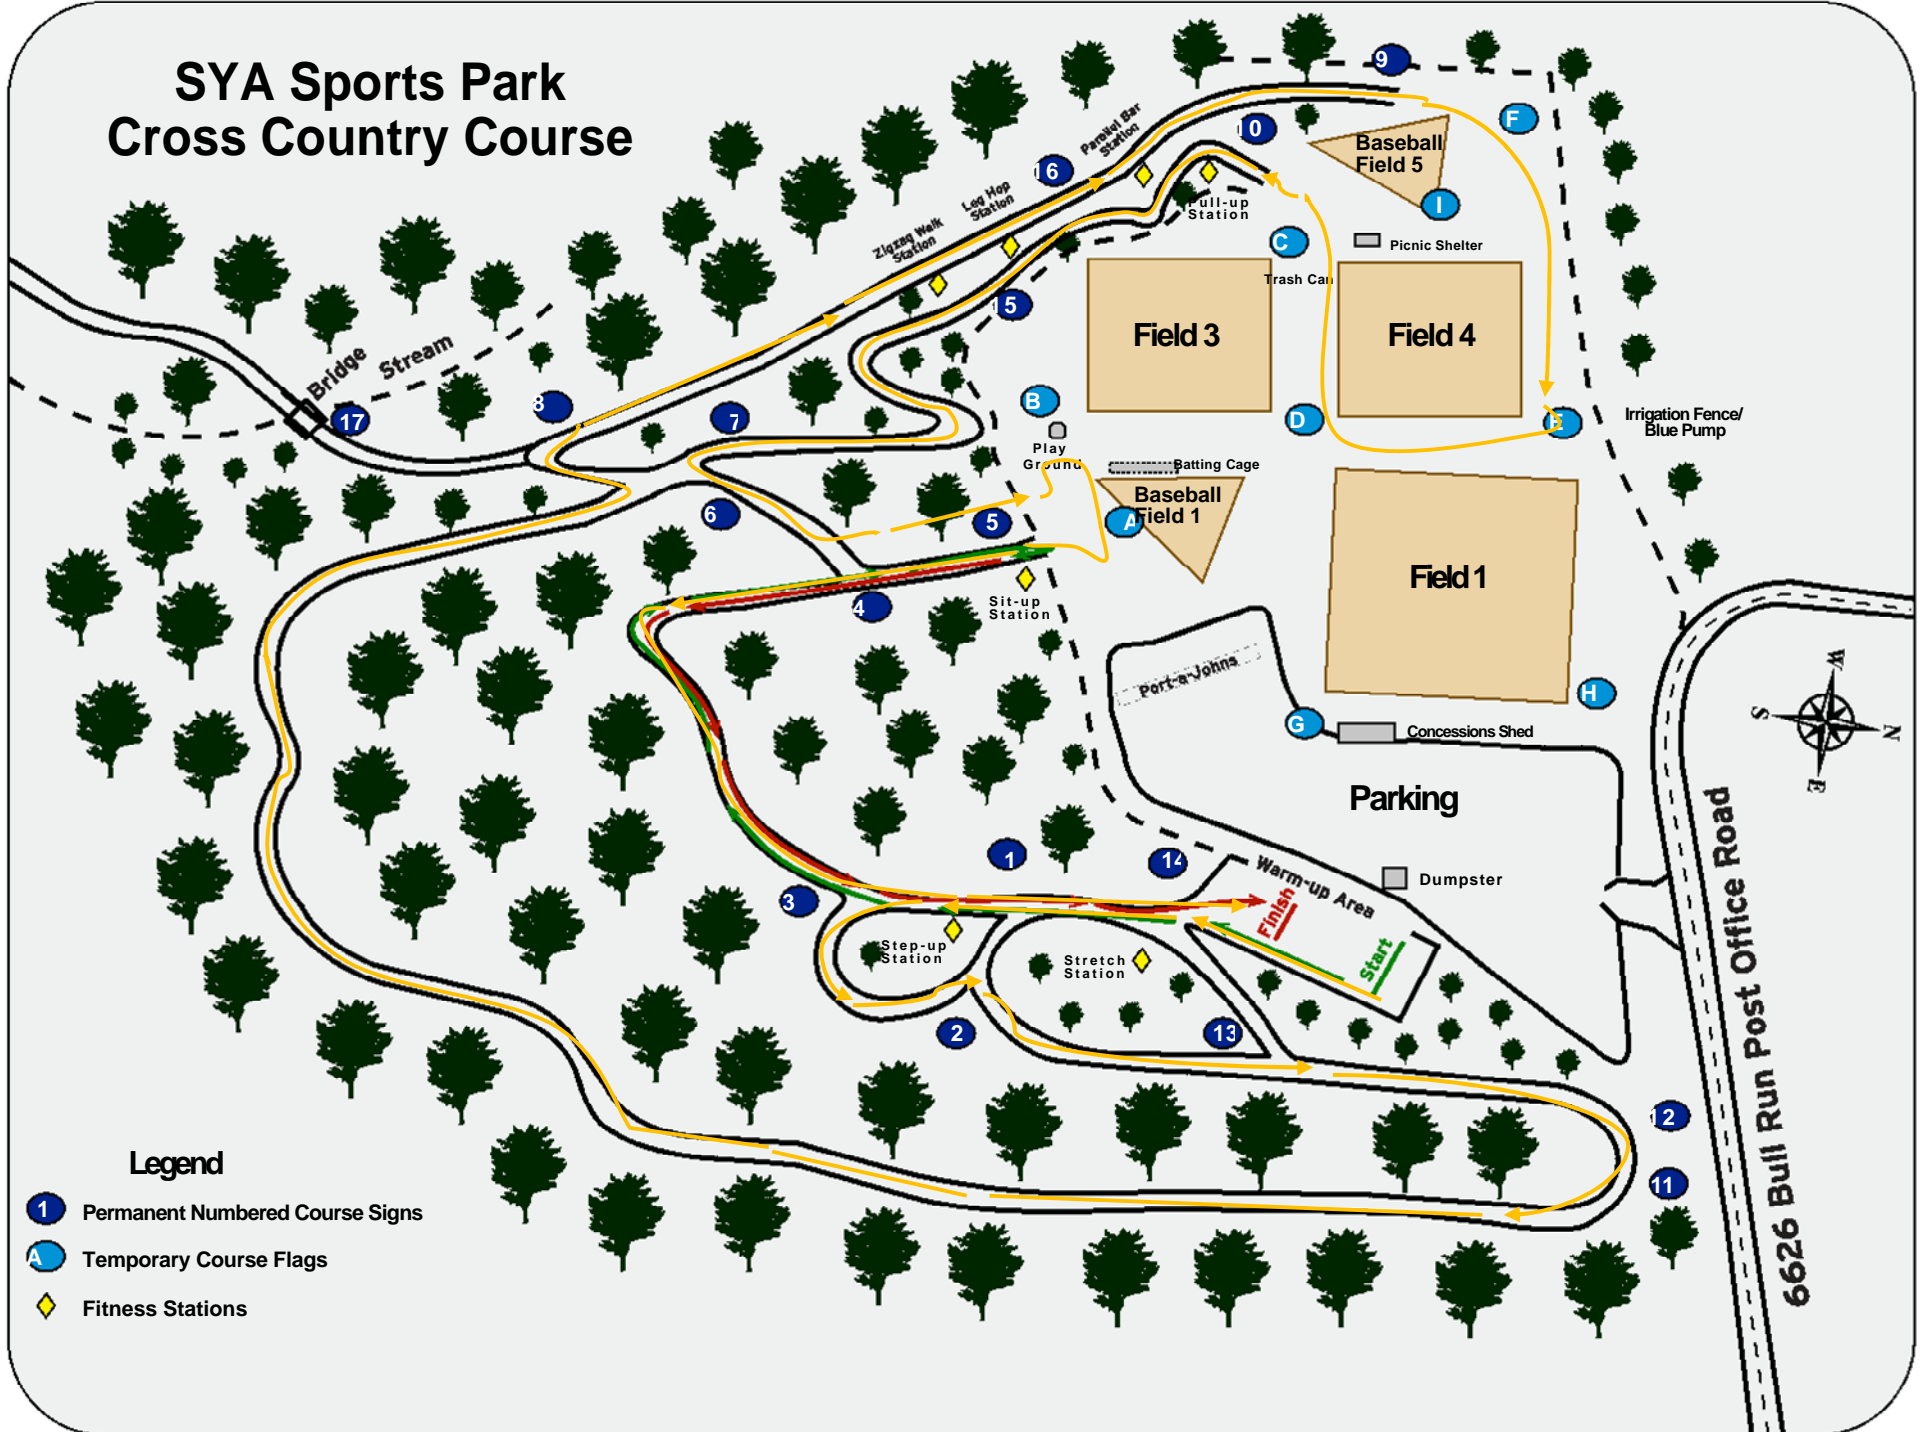

# SYA Sports Park Cross Country Course

## Legend

- 1 Permanent Numbered Course Signs
- A Temporary Course Flags
- ◆ Fitness Stations